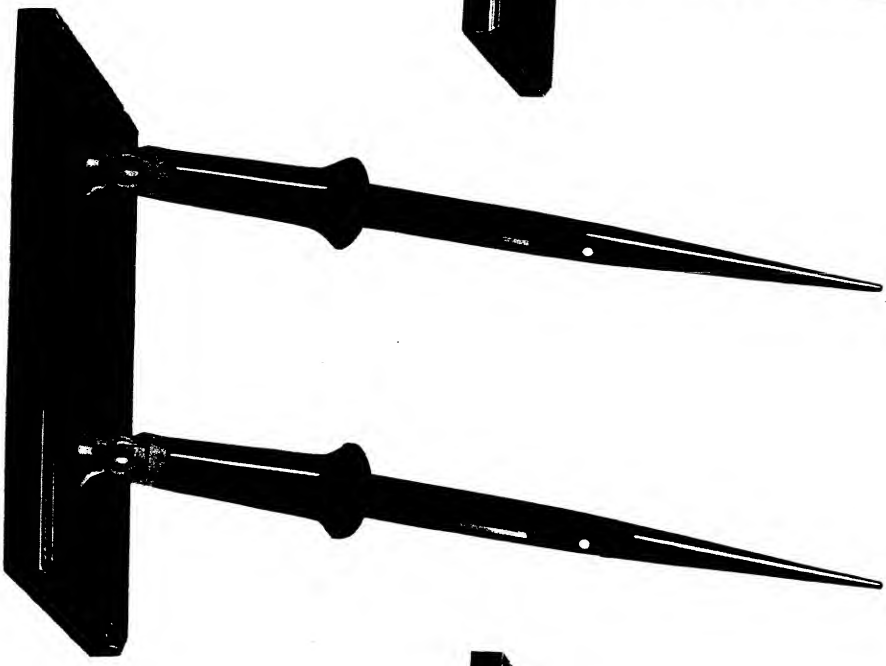

SHEAFFER'S DESK FOUNTAIN-PEN SETS

No. 10 (Sabna)—Single, with jet black unbreakable Radite base and receptacle, the pen is a Jade Lifetime desk fountain-pen. Base measures $3\frac{3}{4}$ inches square by $\frac{1}{2}$ inch thick. See illustration..... List $10.00

No. 110 (Sagko)—Same as No. 10 except pen furnished is No. J5-30D guaranteed for 30 years if not misused..... List $7.50

No. 19 (Sakag)—Double, with jet black unbreakable Radite base and receptacles. Base measures $3\frac{3}{4}$ x $5\frac{3}{4}$ x $\frac{1}{2}$ inches. The pens are matched Lifetime desk fountain-pens. See illustration..... List $20.00

No. 119 (Samxb)—Same as No. 19 except pens furnished are No. 5-30D and guaranteed for 30 years if not misused..... List $15.00

No. 211 (Satan)—Single Radite base, size $3\frac{1}{8}$ x $2\frac{3}{8}$ x $\frac{1}{2}$ inches, equipped only with No. 3-25 short black desk pen and standard socket..... List $4.00

19

211

••◆◆ 14 ◆◆••